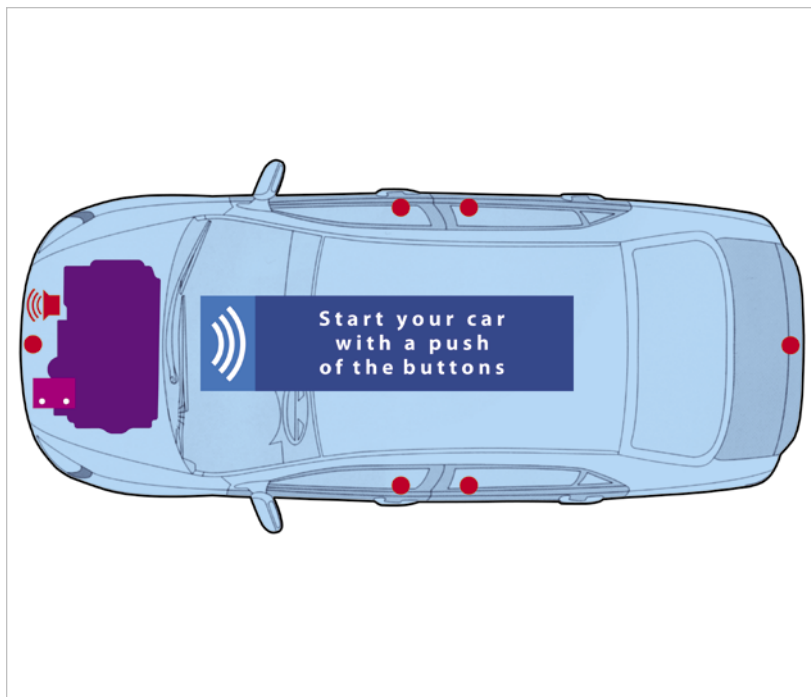

- Custom-designed ballistic, zippered case for convenient storage
- Double-sided hook and loop strips for attachment to any surface
- Available for all Honda models

Some components and colors may vary. Please see your Honda dealer for details.