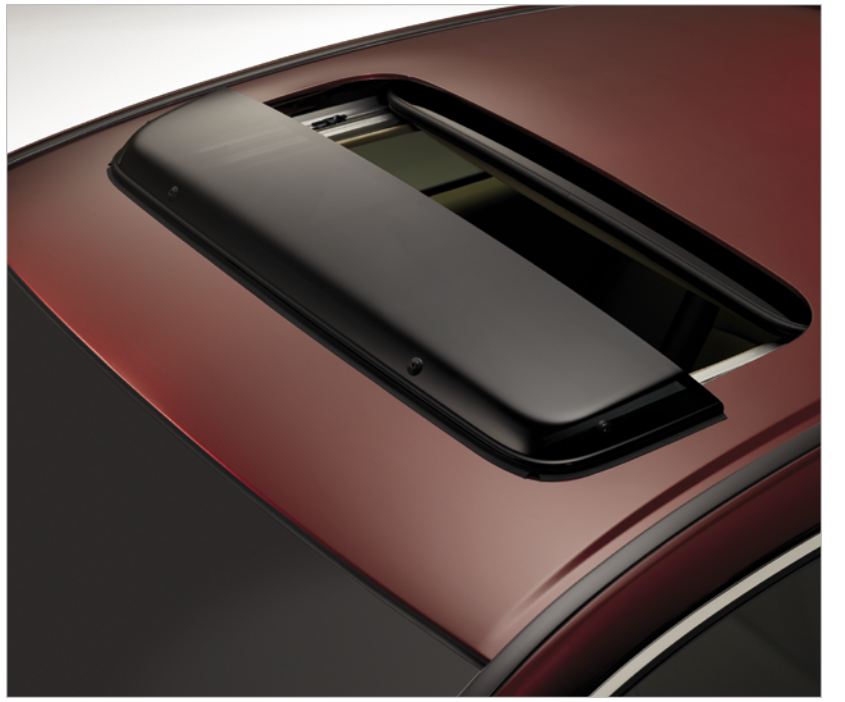

MOONROOF VISOR

Choose it for its sleek, aerodynamic look and you get a surprising bonus. The Moonroof Visor also reduces wind noise and glare for a more comfortable and enjoyable driving experience.

- Aerodynamic construction allows air to circulate through the cabin, even in inclement weather
- Tinted acrylic is sturdy, attractive, longlasting, and crack-resistant

Some components and colors may vary. Please see your Honda dealer for details.