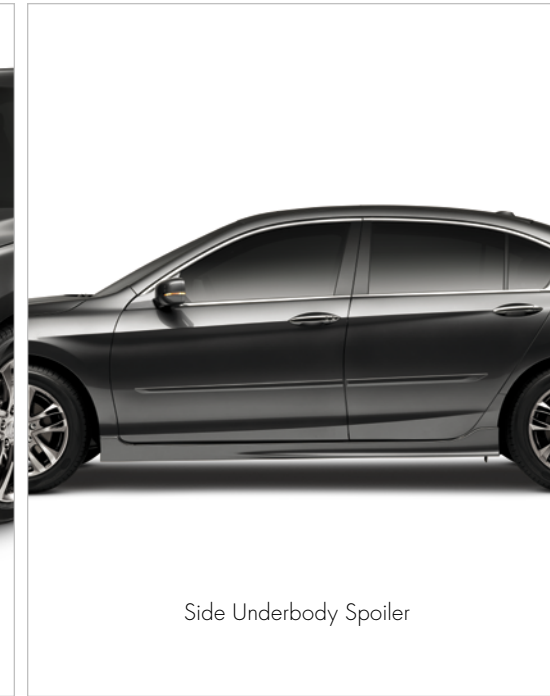

Cannot be installed with the Aero Kit.

MOONROOF VISOR

Choose it for its sleek, aerodynamic look and you get a surprising bonus. The Moonroof Visor also reduces wind noise and glare for a more comfortable and enjoyable driving experience.

- Aerodynamic construction allows air to circulate through the cabin, even in inclement weather
- Tinted acrylic is sturdy, attractive, longlasting, and crack-resistant

Some components and colors may vary. Please see your Honda dealer for details.

Front Underbody Spoiler

Side Underbody Spoiler

Rear Underbody Spoiler

DECKLID SPOILER

The Decklid Spoiler adds a subtle, tasteful enhancement that makes a big contribution to the sleek aerodynamics of your Accord.