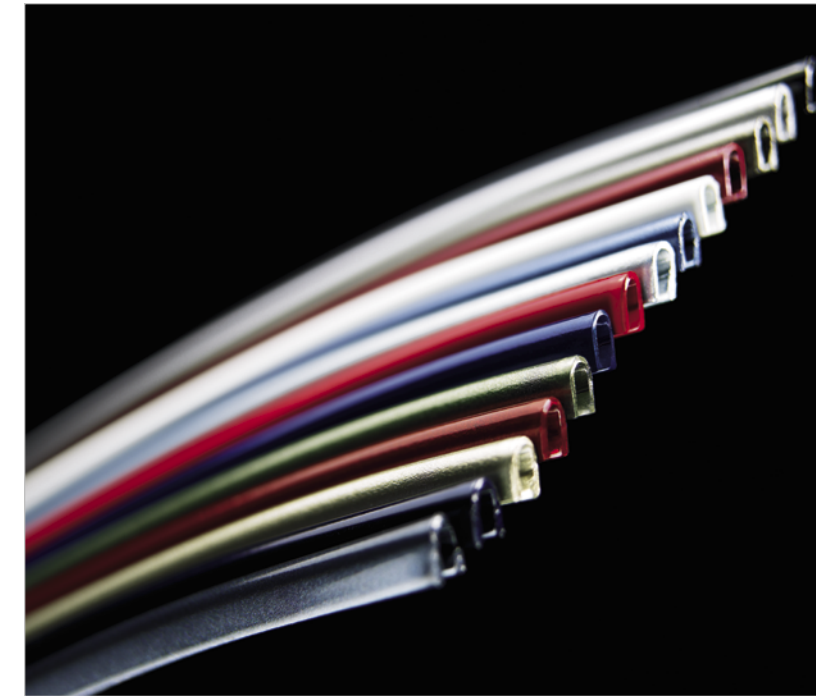

REAR BUMPER APPLIQUÉ

Save yourself the disappointment of a scratched bumper with the Rear Bumper Appliqué. It provides extra protection when loading and unloading the trunk.

- Constructed of clear-coated urethane

This photo has been digitally enhanced to show the appliqué more clearly.

DOOR TRIM, CHROME

The Chrome Door Trim is a stylish accent that gives your Accord an upscale look.

- Made of high-quality material for long-lasting durability
- Designed specifically for your Accord so fit and finish is exact

DOOR EDGE GUARDS

Door Edge Guards help protect your doors from nicks and scrapes that can be expensive to repair.

- Color-matched for a factory appearance

DOOR EDGE FILM

Help protect against unsightly nicks and scrapes around your door edges with Door Edge Film.

- The transparent urethane film helps protect without being seen
- Includes adhesive strips to help protect all doors

This photo has been digitally enhanced to show the film more clearly.

Some components and colors may vary. Please see your Honda dealer for details.

Some components and colors may vary. Please see your Honda dealer for details.