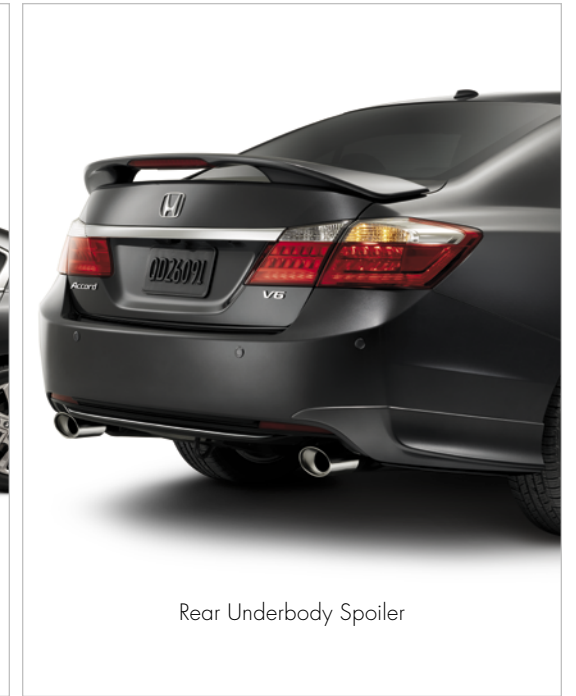

- Aerodynamic construction allows air to circulate through the cabin, even in inclement weather
- Tinted acrylic is sturdy, attractive, longlasting, and crack-resistant

Some components and colors may vary. Please see your Honda dealer for details.

Front Underbody Spoiler

Side Underbody Spoiler

Rear Underbody Spoiler

DECKLID SPOILER

The Decklid Spoiler adds a subtle, tasteful enhancement that makes a big contribution to the sleek aerodynamics of your Accord.