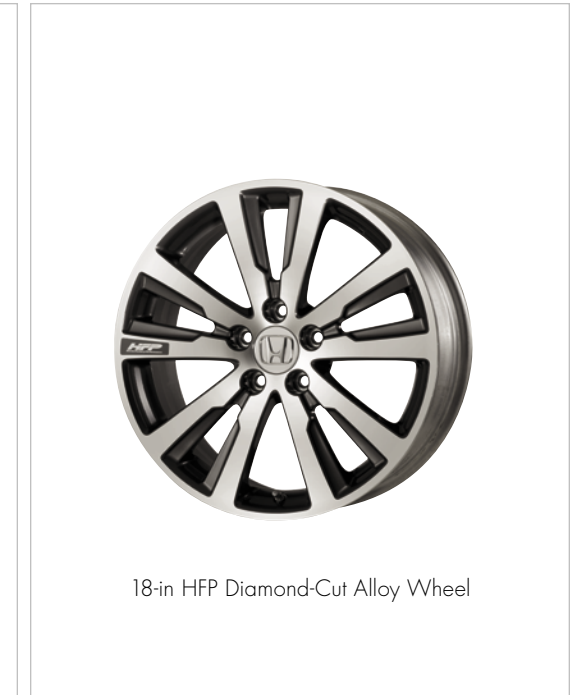

Some components and colors may vary. Please see your Honda dealer for details.

Some components and colors may vary. Please see your Honda dealer for details.

16-in Alloy Wheel

17-in HFP Alloy Wheel

18-in HFP Diamond-Cut Alloy Wheel