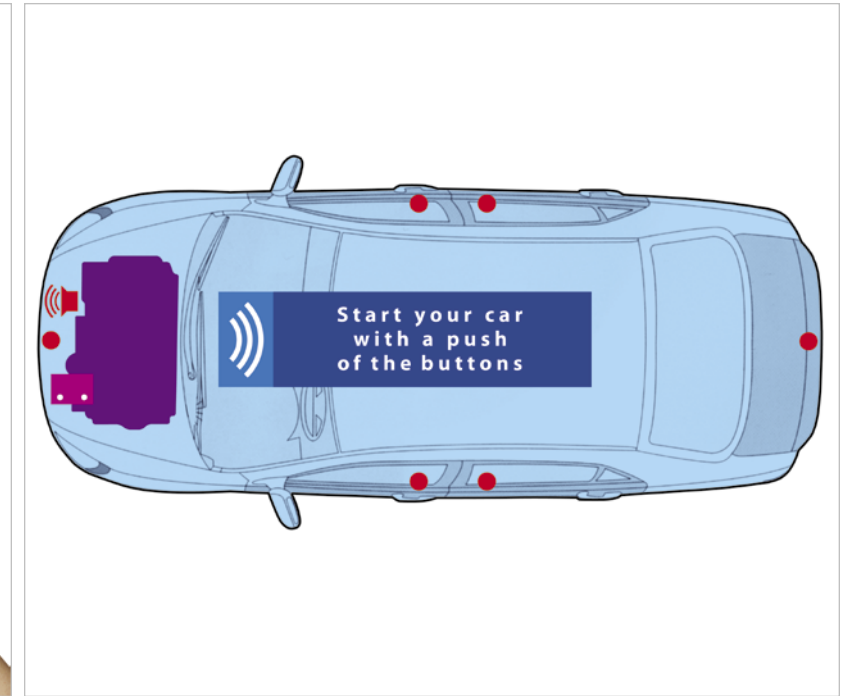

- Comes with pre-wired set-up for your specific model
- Lock/Unlock Door and Trunk Release
- Carries a 3-year/36,000-mile warranty when installed at time of purchase

Caution: Never start your Honda in an enclosed area, as this may cause carbon monoxide build-up. Not available for manual transmission vehicles.