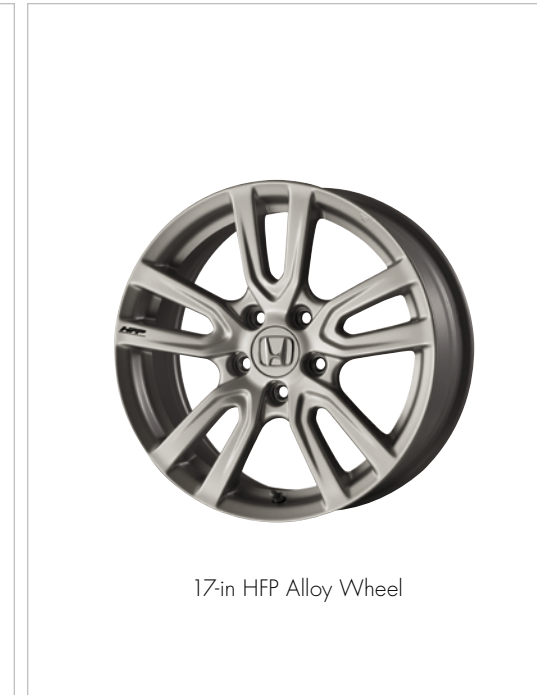

This photo has been digitally enhanced to show the film more clearly.

DOOR EDGE GUARDS

Door Edge Guards help protect your doors from nicks and scrapes that can be expensive to repair.

- Color-matched for a factory appearance

Some components and colors may vary. Please see your Honda dealer for details.

Some components and colors may vary. Please see your Honda dealer for details.

16-in Alloy Wheel

17-in HFP Alloy Wheel

18-in HFP Diamond-Cut Alloy Wheel