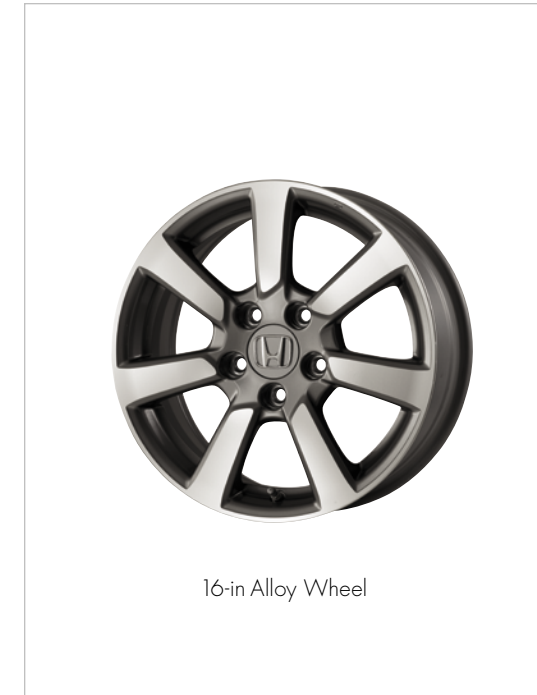

Some components and colors may vary. Please see your Honda dealer for details.

Some components and colors may vary. Please see your Honda dealer for details.

16-in Alloy Wheel

17-in HFP Alloy Wheel

18-in HFP Diamond-Cut Alloy Wheel