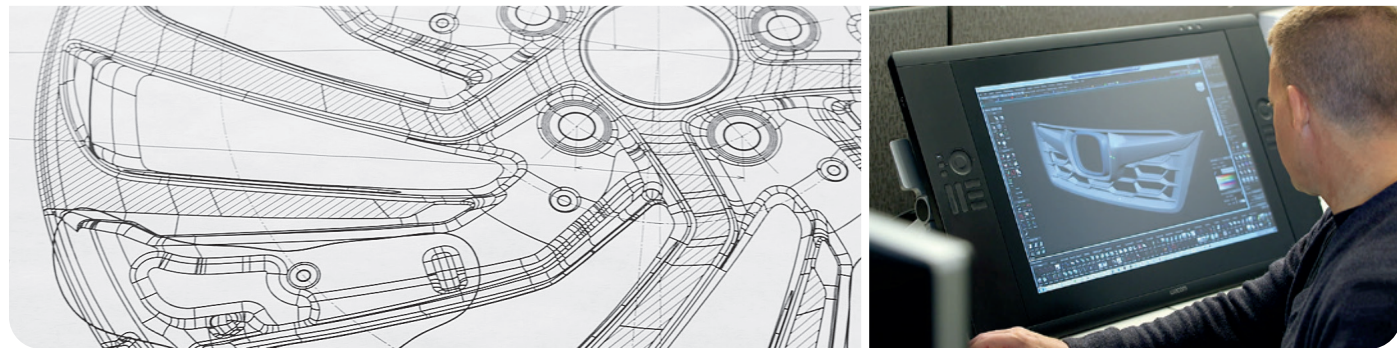

Seat Back Protectors

Splash Guard Set

Why you should buy Honda Genuine Accessories

As the proud owner of a brand new Honda, you have a unique opportunity to apply your own finishing touches. Make your Honda yours by choosing from a wide array of Honda Genuine Accessories that add style, protection, and convenience.

So now's the perfect time to tailor your ride to fit your personal needs and preferences.

Fit, Finish and Functionality

Honda Genuine Accessories are designed specifically for Honda vehicles, providing a factory color match, factory-installed appearance and functionality tailored to each individual model.

Quality

Every Honda Genuine Accessory is engineered and tested to ensure that vehicle handling and safety performance are not compromised.

Warranty

3-year/36,000-mile warranty plus convenient financing are available when accessories are installed at the time your Honda is originally purchased.