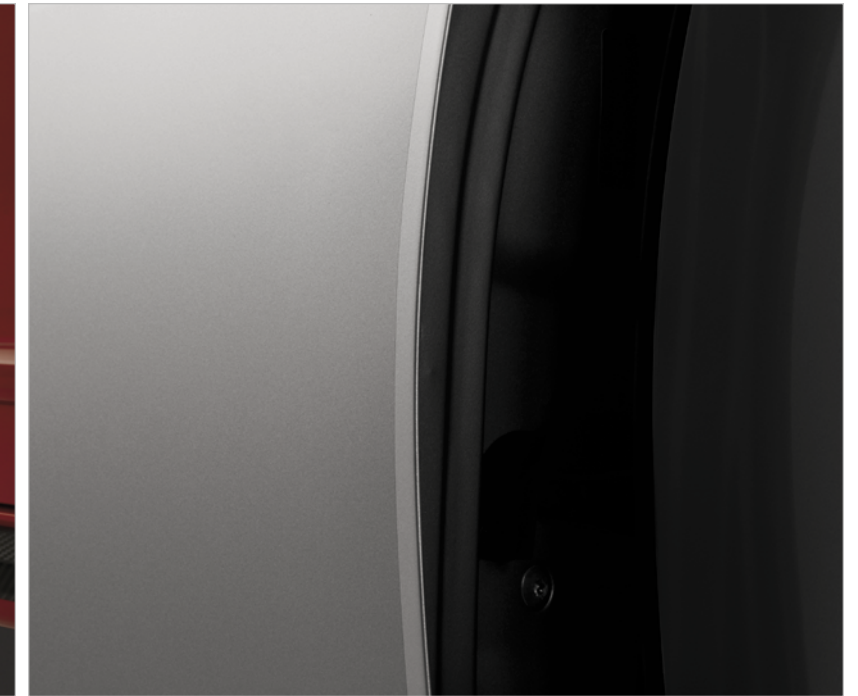

DOOR EDGE FILM

Help protect against unsightly nicks and scrapes around your door edges with Door Edge Film.

- The transparent urethane film helps protect without being seen
- Includes adhesive strips to help protect all doors

This photo has been digitally enhanced to show the film more clearly.