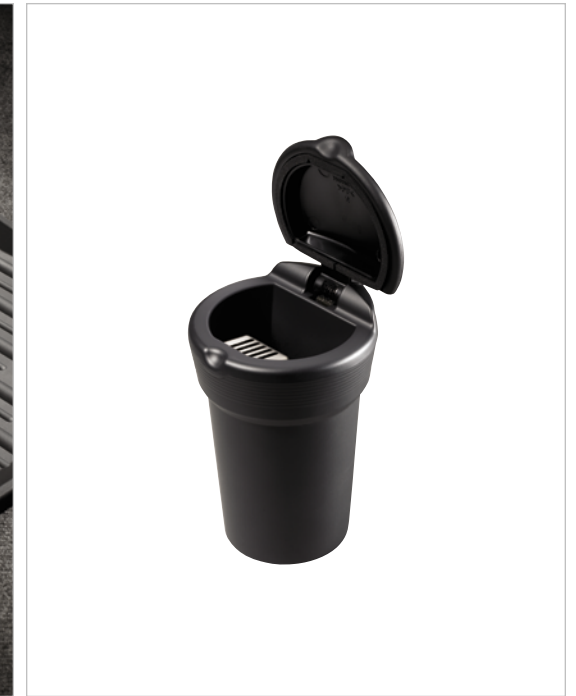

ASHTRAY—CUPHOLDER TYPE

The convenient cup-style Ashtray is removable for easy cleaning.