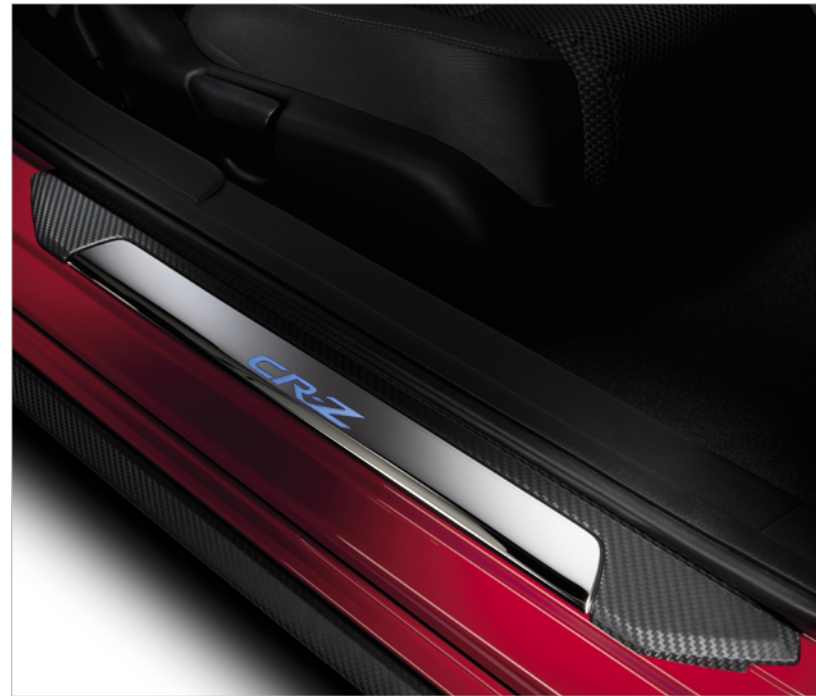

DOOR SILL TRIM—ILLUMINATED

A finishing touch that is subtle, tasteful, and definitely upscale, the Illuminated Door Sill Trim dresses up the interior while protecting the lower door sill from scuff marks.

- Blue LED lights illuminate the CR-Z logo when the door is open
- Made of durable, polished stainless steel
- Contains a molded-in carbon-fiber pattern

DOOR SILL TRIM

Make a great first impression when you open the door with brushed stainless steel Door Sill Trim. It lends a touch of luxury styling and also adds protection from scuffing.

- Brushed stainless steel is durable and easy to clean
- Shaped to fit the interior styling and contours of your new CR-Z
- Contains a molded-in carbon-fiber pattern

Some components and colors may vary. Please see your Honda dealer for details.